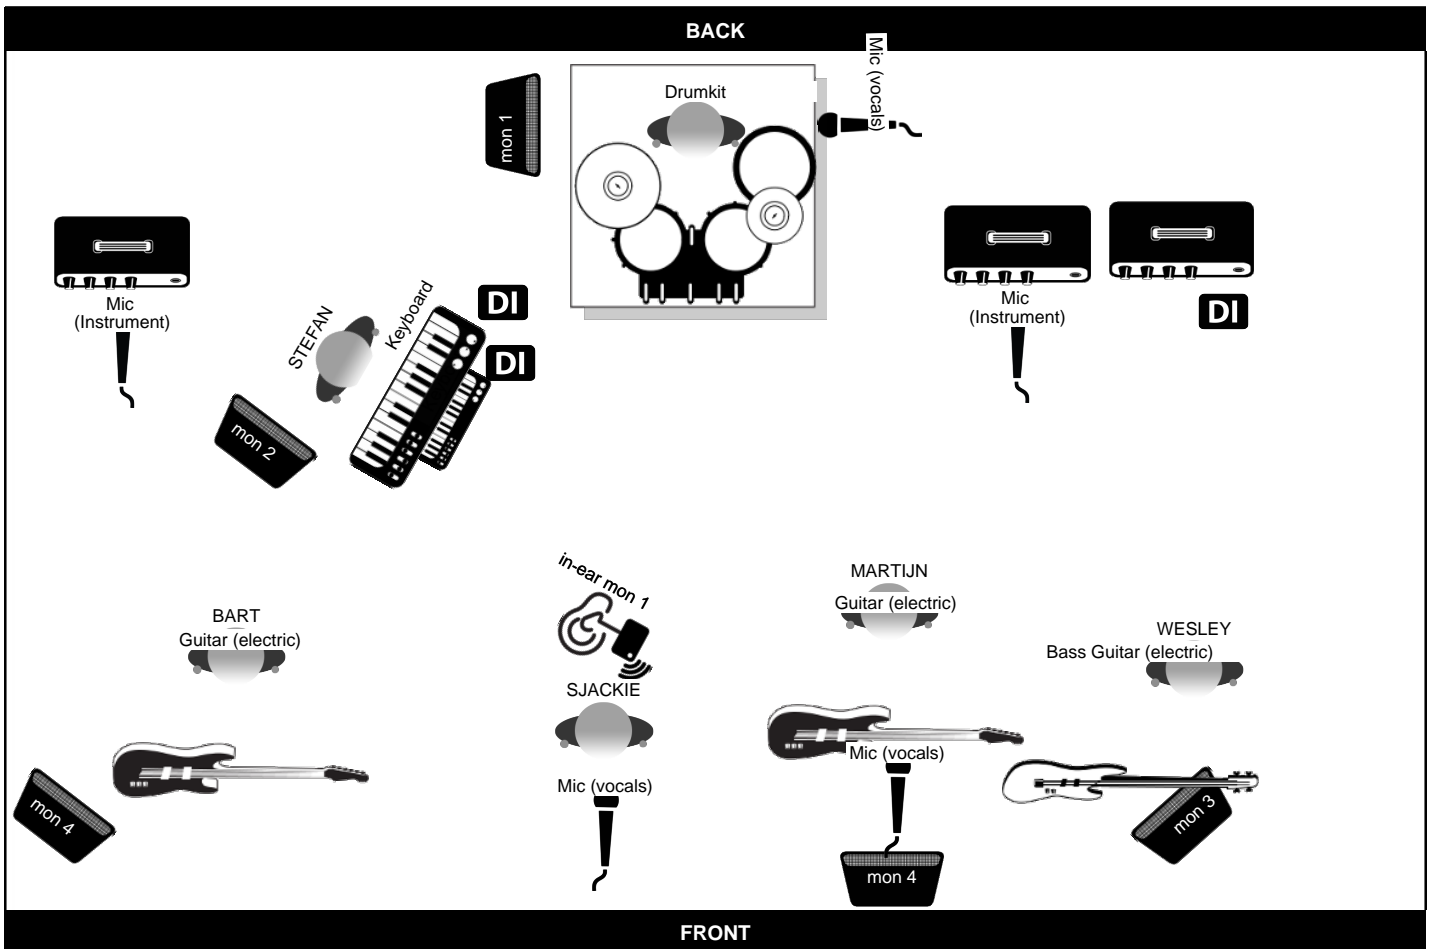

## Extra Info

Minimal size stage: 7x4m

## Monitor Groups

Group	Soundmix
Group 1	Kick, bass, lead vocals, backingvocals
Group 2	2x keyboard, lead vocals, backing vocals, bass
Group 3	bass, 2x guitar, 2x keyboard, lead vocals, backing vocals
Group 4	bass, 2x keyboard, 2x guitar, lead vocals, backing vocals

## Line Up

Name	Instrument
STEFAN	Keyboard, Keyboard
ROY	Drumkit, Mic (vocals)
SJACKIE	Mic (vocals)
WESLEY	Bass Guitar (electric)
BART	Guitar (electric), Mic (Instrument)
MARTIJN	Guitar (electric), Mic (vocals), Mic (Instrument)

### Channel list

Channel	Band Member	Instrument	Mic / DI	Insert
1	ROY	KICK	MIC	
2	ROY	SNARE	MIC	
3	ROY	HI-HAT	MIC	
4	ROY	TOM	MIC	
5	ROY	FLOOR	MIC	
6	ROY	OVERHEAD 1	MIC	
7	ROY	OVERHEAD 2	MIC	
8	WESLEY	BASS GUITAR	DI	
9	MARTIJN	GUITAR 2	MIC	
10	BART	GUITAR 1	MIC	
11	STEFAN	KEYS 1	DI	
12	STEFAN	KEYS 1	DI	
13	STEFAN	KEYS 2	DI	
14	STEFAN	KEYS 2	DI	
15	SJACKIE	LEAD VOCALS	MIC	
16	ROY	BACKING VOCALS 1	MIC	
17	MARTIJN	BACKING VOCALS 2	MIC	
18	MARTIJN	GUITAR 2	MIC	2de mic optioneel
19	BART	GUITAR 1	MIC	2de mic optioneel